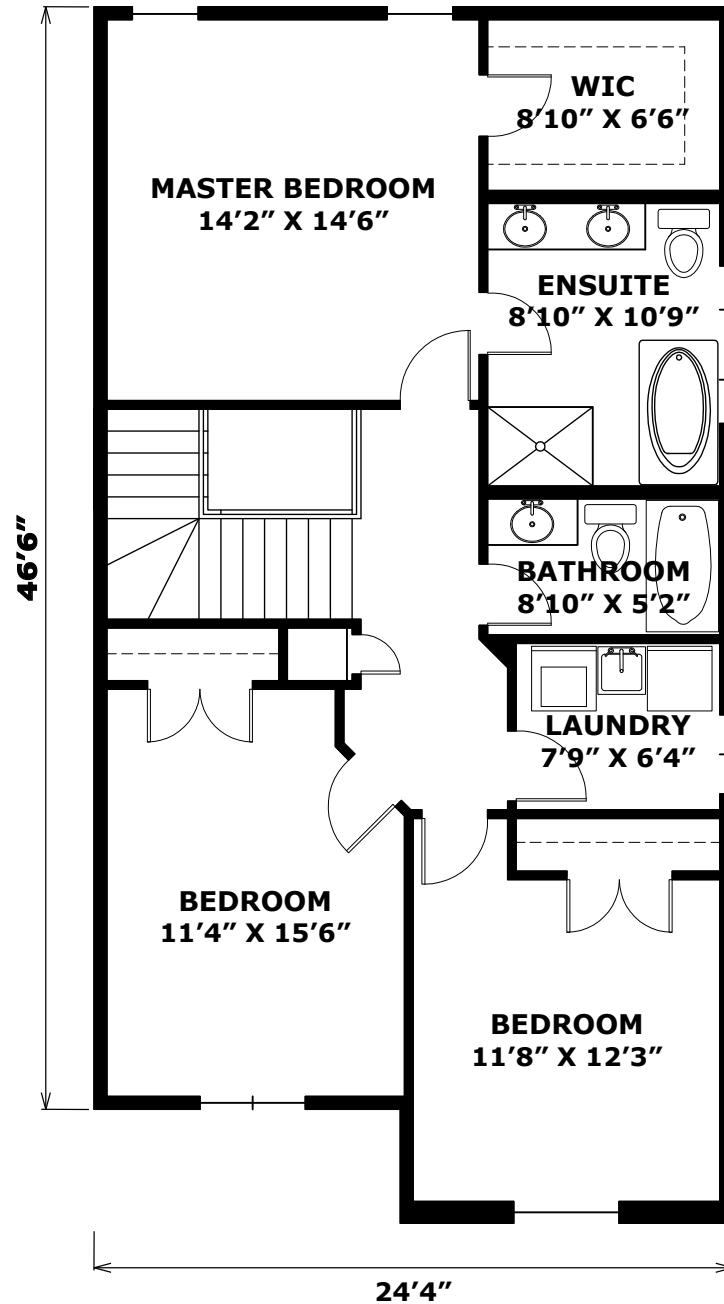

THE ADORA

MAIN FLOOR 2000 SQ FT

THE ADORA

SECOND FLOOR
996 SQ FT

THE ADORA

BASEMENT
1008 SQ FT