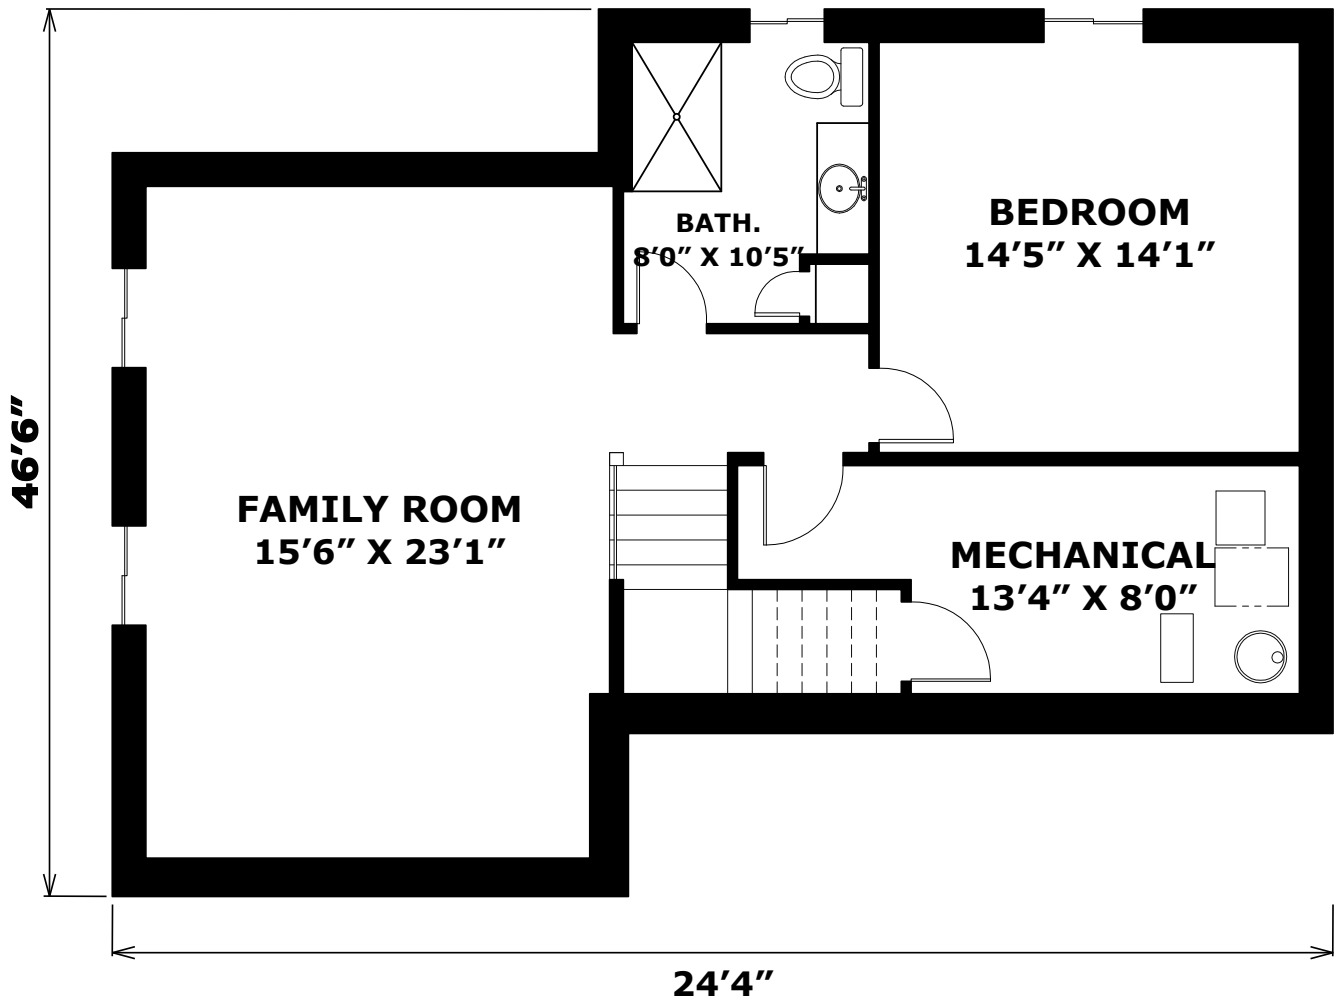

THE ADORA

MAIN FLOOR 2000 SQ FT

THE ADORA

SECOND FLOOR
996 SQ FT

THE ADORA

BASEMENT
1008 SQ FT